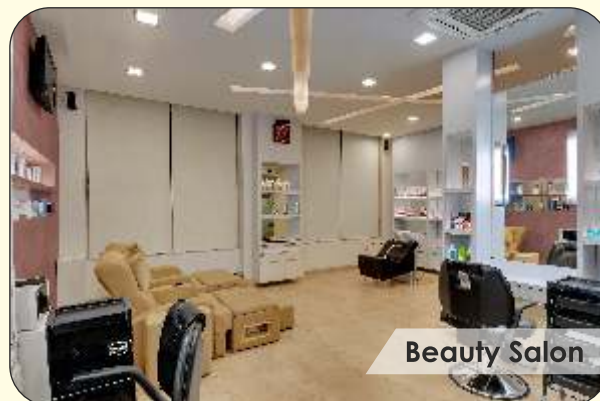

O2 SPA
Relax + Refresh + Rejuvenate

Squash Court

RECREATION

Swimming Pool

CLUB X
The Fitness Hub

Beauty Salon

Express Inn Nashik is a trendsetting hotel that delivers an enriching experience in terms of service and style, for the upscale business traveler. The hotel is a timeless blend of contemporary architecture with a modern outlook, offering spacious and stylish guest areas and dining facilities

Presidential Enclave at **Express Inn** offers a stylish lavish abode of comfort and indulgence to our guests. The presidential suite promises of unforgettable experience of luxury at Nashik's only premium business hotel, offering the perfect balance of privacy, comfort and access to the finest business facilities in an ambience that is superlatively indulgent. The **presidential suite** along with secretarial room has classical European style architecture, featuring antique feel furnishing, carpet flooring. Area : 1800 sq. ft Living area with dining & private bar Spacious Bathroom with Steam & Jacuzzi Fitness Machinery 52" 3D LED Tv's Attached Secretarial Room State of Art Furniture Tea & Coffee Machine